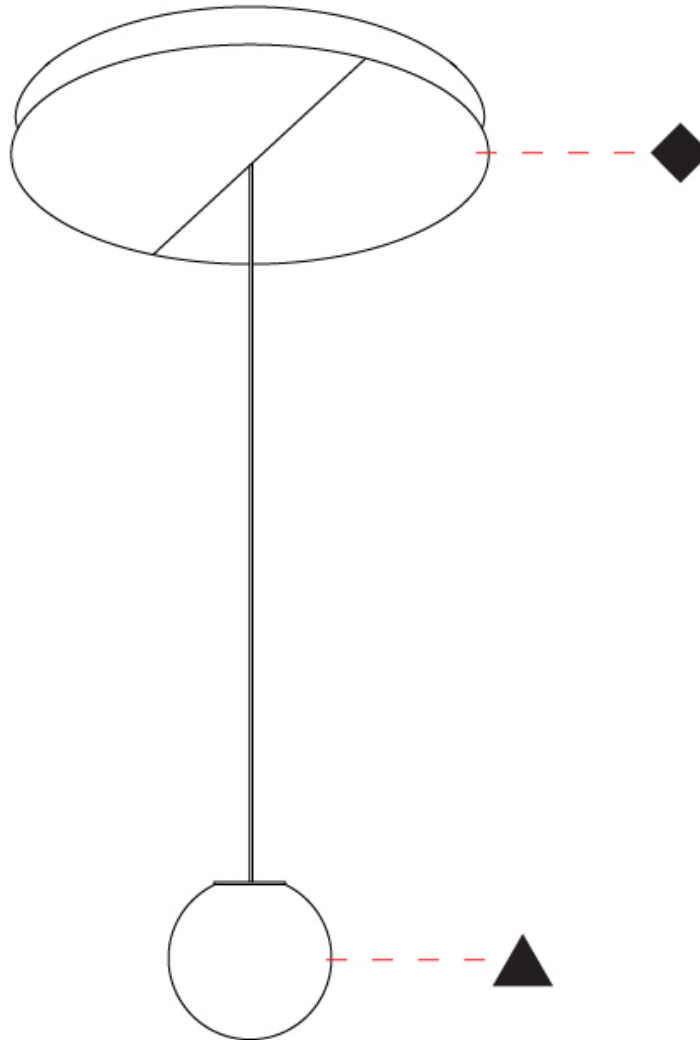

BOLLA MONOPOINT SUSPENSION

D41063-

PROJECT _____

TYPE _____

SPECIFIER _____

QUANTITY _____

DATE _____

D