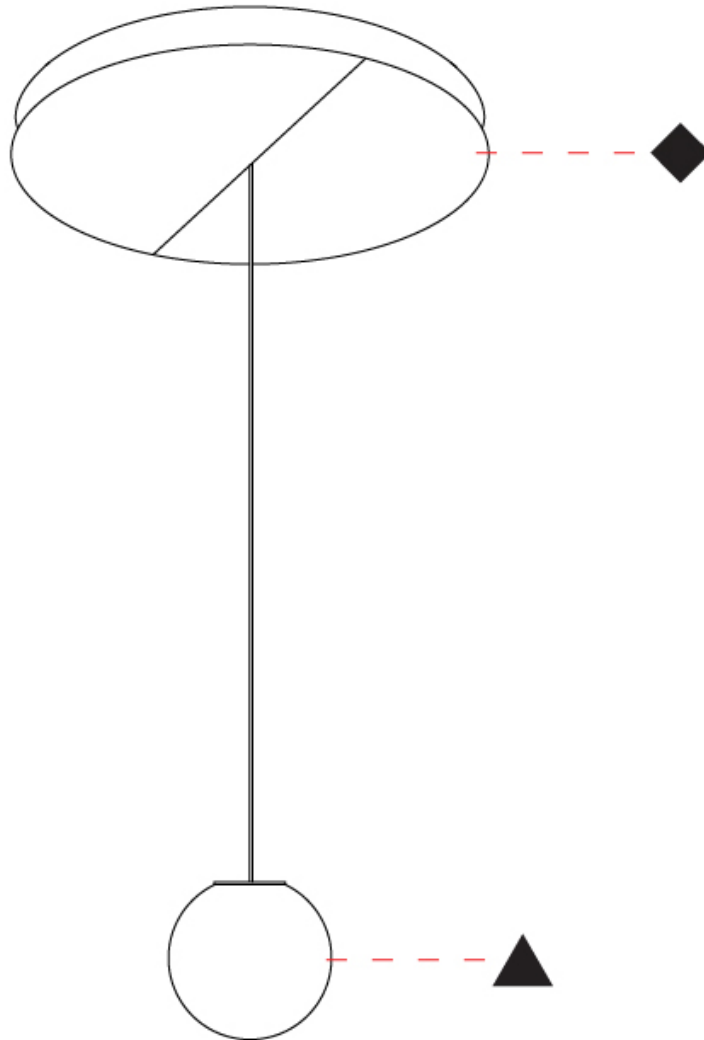

BOLLA MONOPOINT SUSPENSION

D41062-

PROJECT _____

TYPE _____

SPECIFIER _____

QUANTITY _____

DATE _____

D